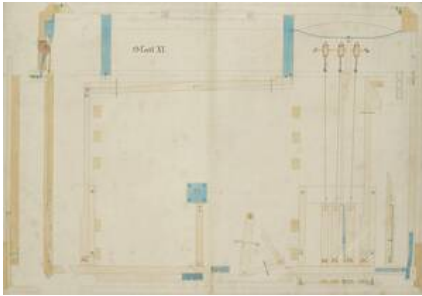

Objectdetail

Object name: working drawing

Title: Untere Ansicht des Einsatz-Mittelbodens (original-language title)

Production:

design: [Vinzenz Hefele \(1840\)](#), Vienna, before 1841

Period/Style/School: Biedermeier

Material / Technique: Papier auf Leinen aufgezogen

Measurements:

height: 56.2 cm

width: 59.1 cm

Inventory number: SOB 116-2-11

Acquisition: assumption (1965)

text on object

Superordinated Object: