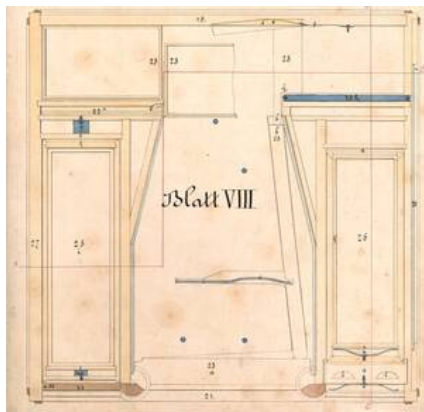

Objectdetail

Object name: working drawing, ground plan

Title: Grundriss durch den Tabernakel (given title)

Production:

design: [Vinzenz Hefele \(1840\)](#), Vienna, before 1841

Period/Style/School: Biedermeier

Material / Technique: Papier auf Leinen aufgezogen

Measurements:

height: 28 cm

width: 28 cm

Inventory number: SOB 116-2-8

Acquisition: assumption (1965)

text on object

Superordinated Object: